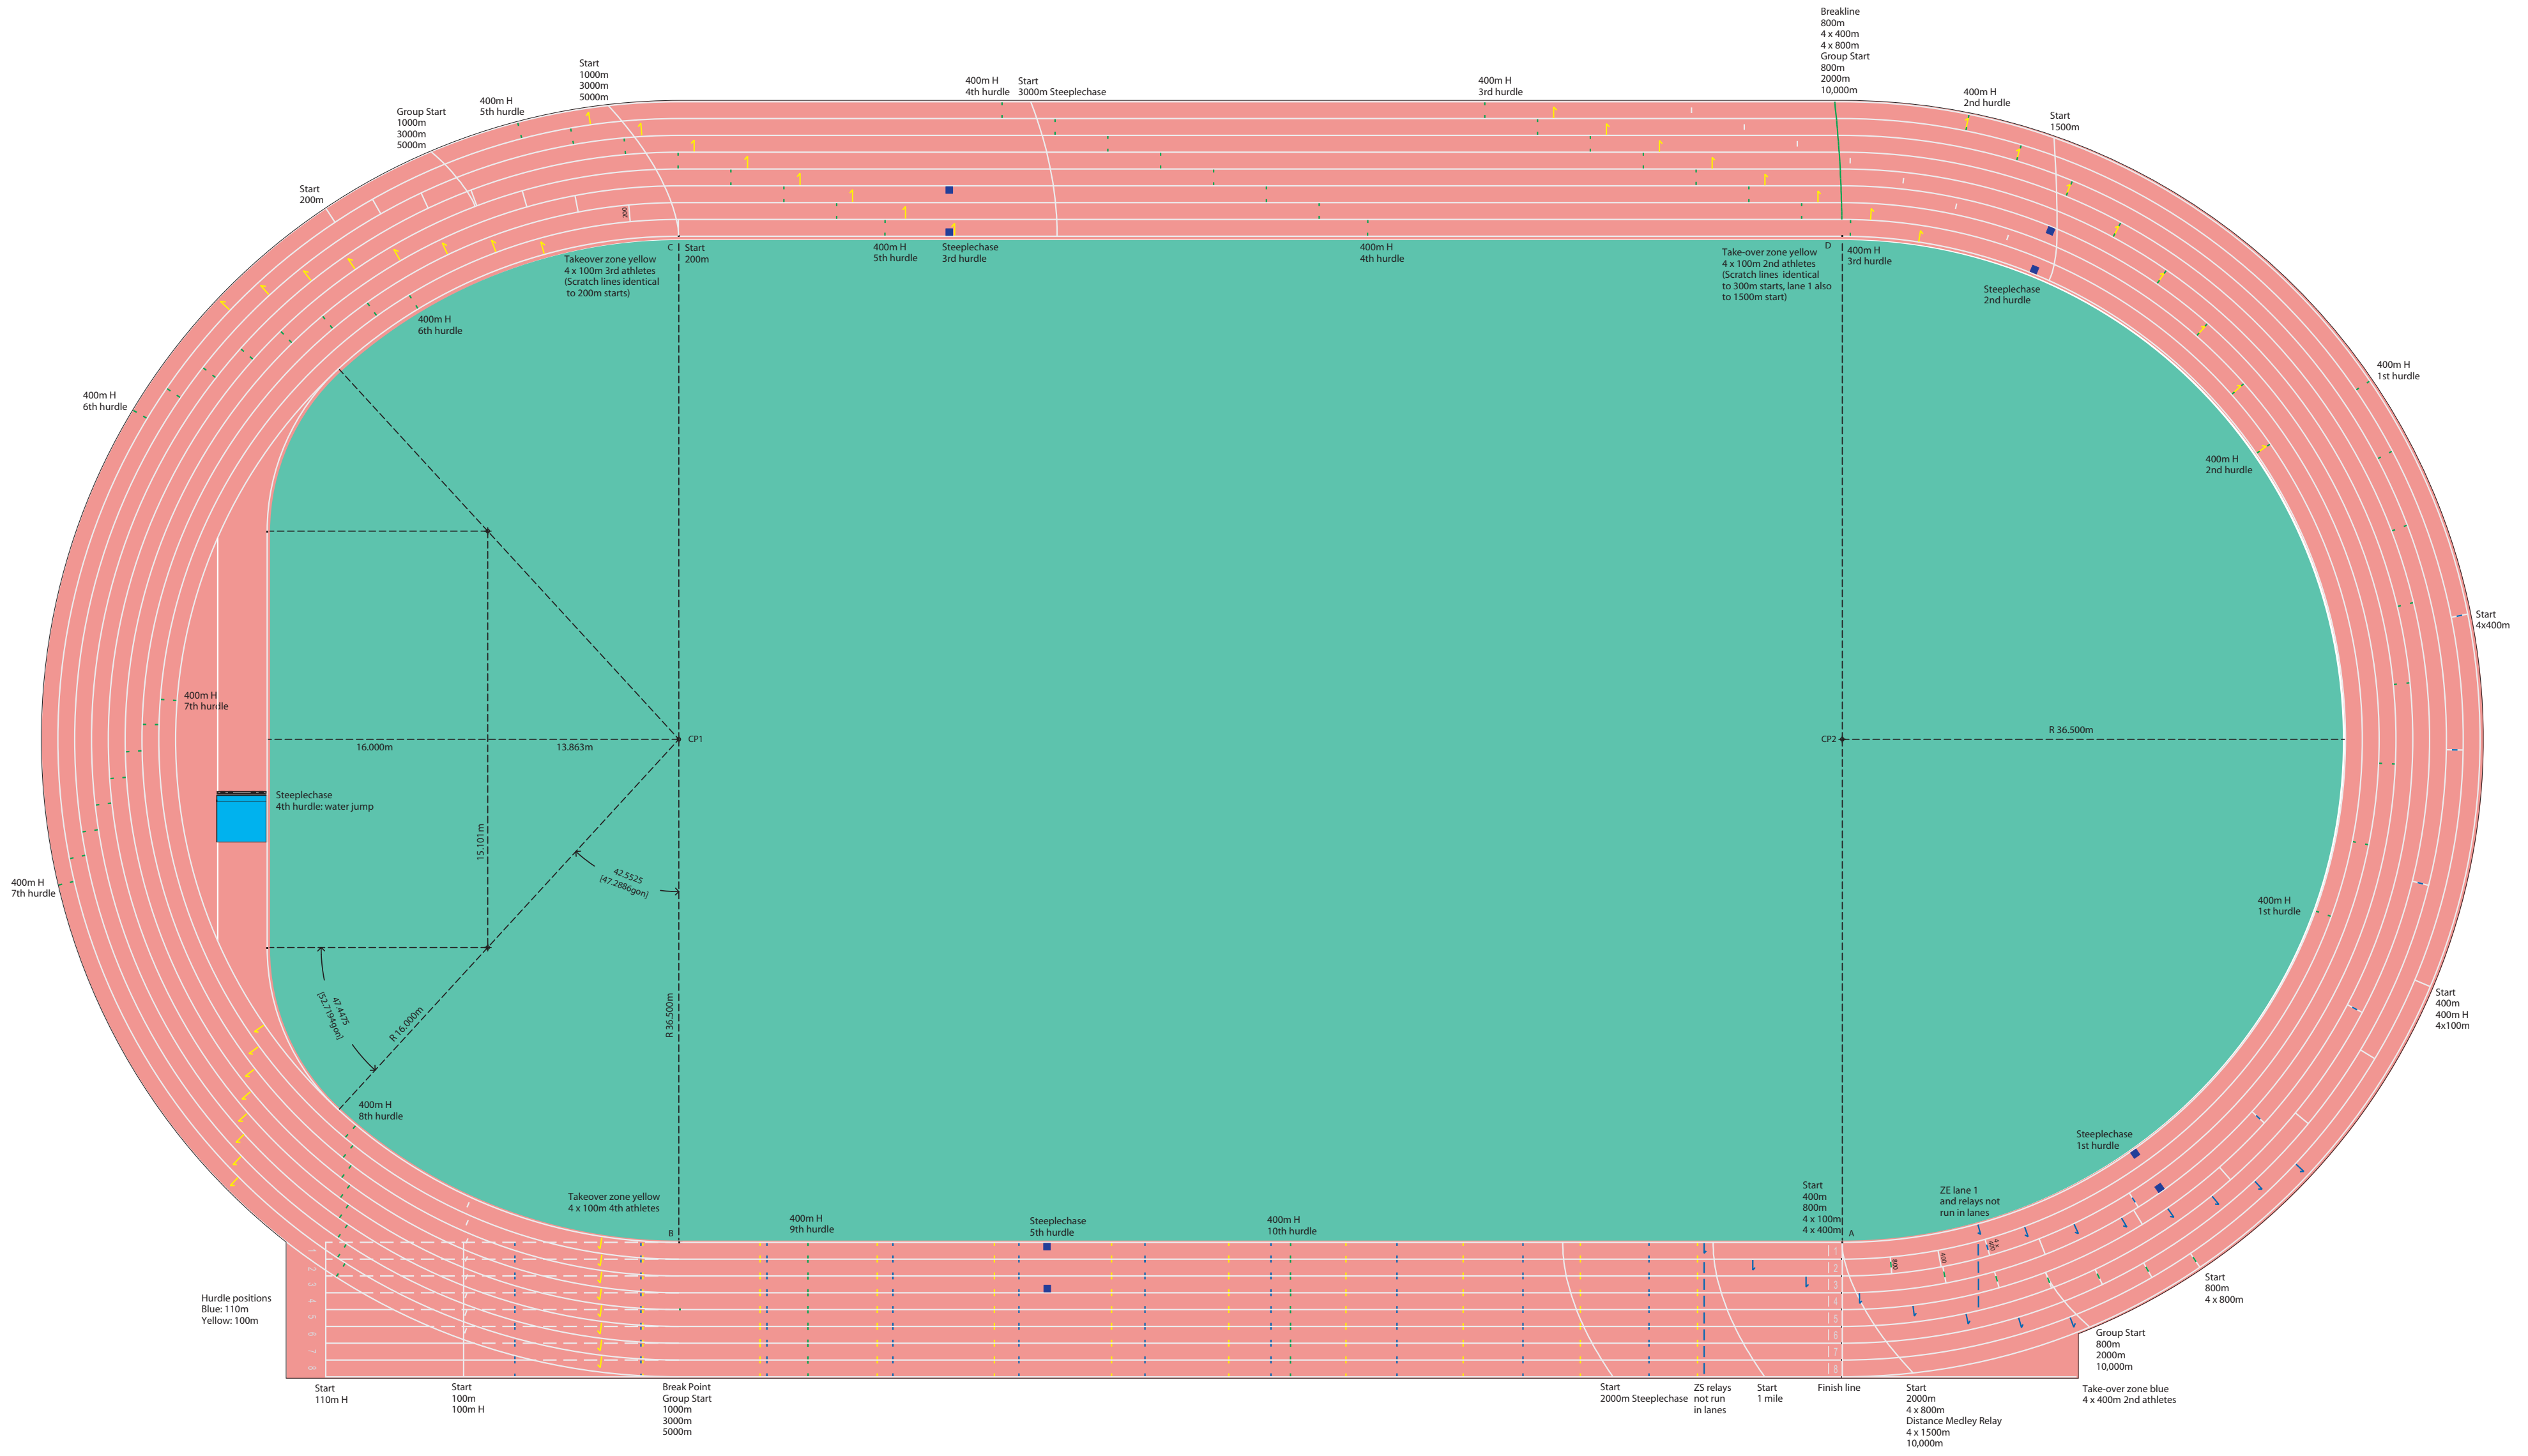

IAAF 400 METRE STANDARD TRACK, MARKING PLAN

SCALE - 1:350

Figure 2.2.1.6a - Marking plan for the IAAF 400m Standard Track